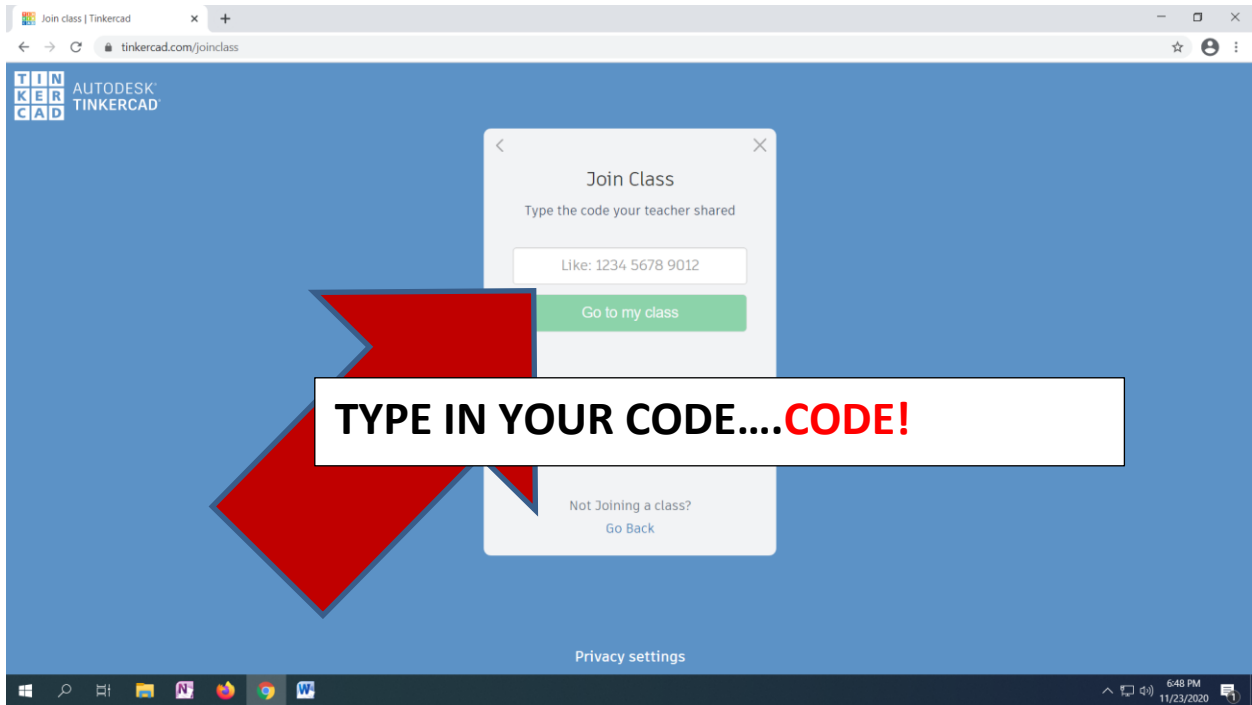

# HOW TO ENTER TINKERCAD USING YOUR CODE AND STUDENT NUMBER

Join class | Tinkercad

tinkercad.com/joinclass/LHFPQVURRD25

TINKERCAD AUTODESK TINKERCAD

Welcome to ME156P-2 OL51 2Q2021

Your Nickname?

Type your Nickname

That's me!

**TYPE IN YOUR STUDENT NUMBER  
AND CLICK THAT'S ME!**

HOW TO ENTI...RCAD U...

Privacy settings

6:53 PM 11/23/2020