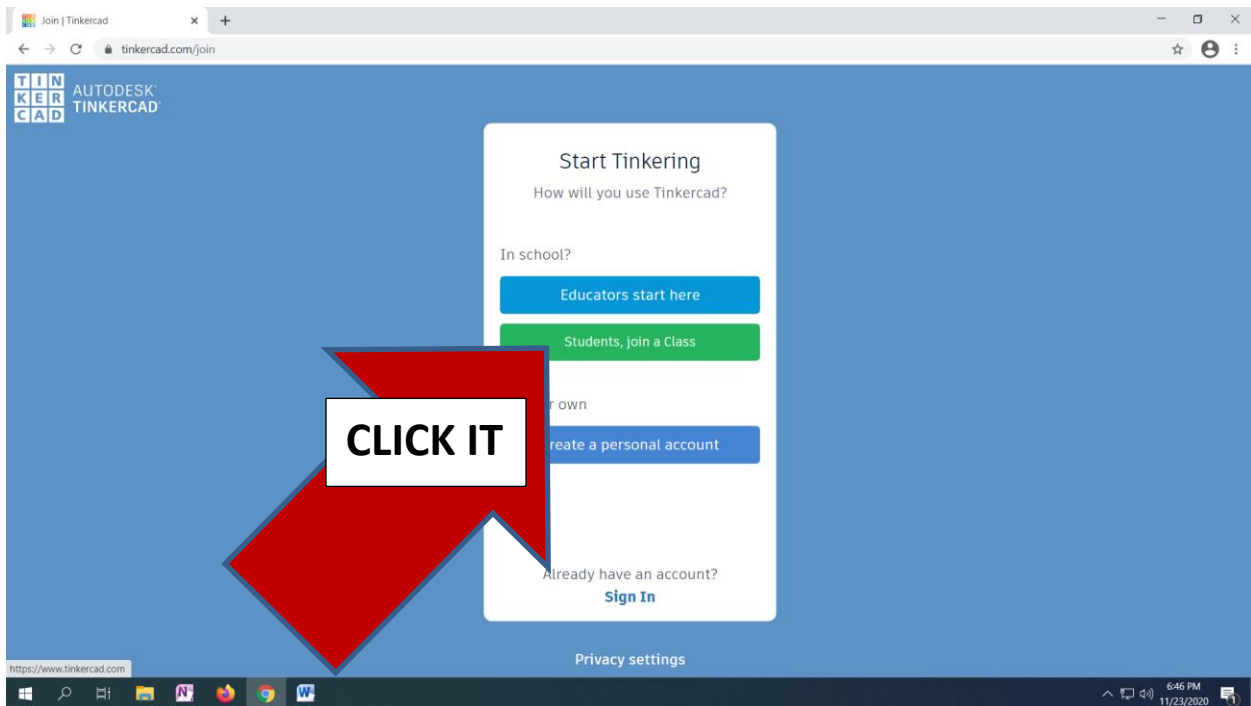

# HOW TO ENTER TINKERCAD USING YOUR CODE AND STUDENT NUMBER

Join class | Tinkercad

tinkercad.com/joinclass/LHFPQVURRD25

TINKERCAD AUTODESK TINKERCAD

Welcome to ME156P-2 OL51 2Q2021

Your Nickname?

Type your Nickname